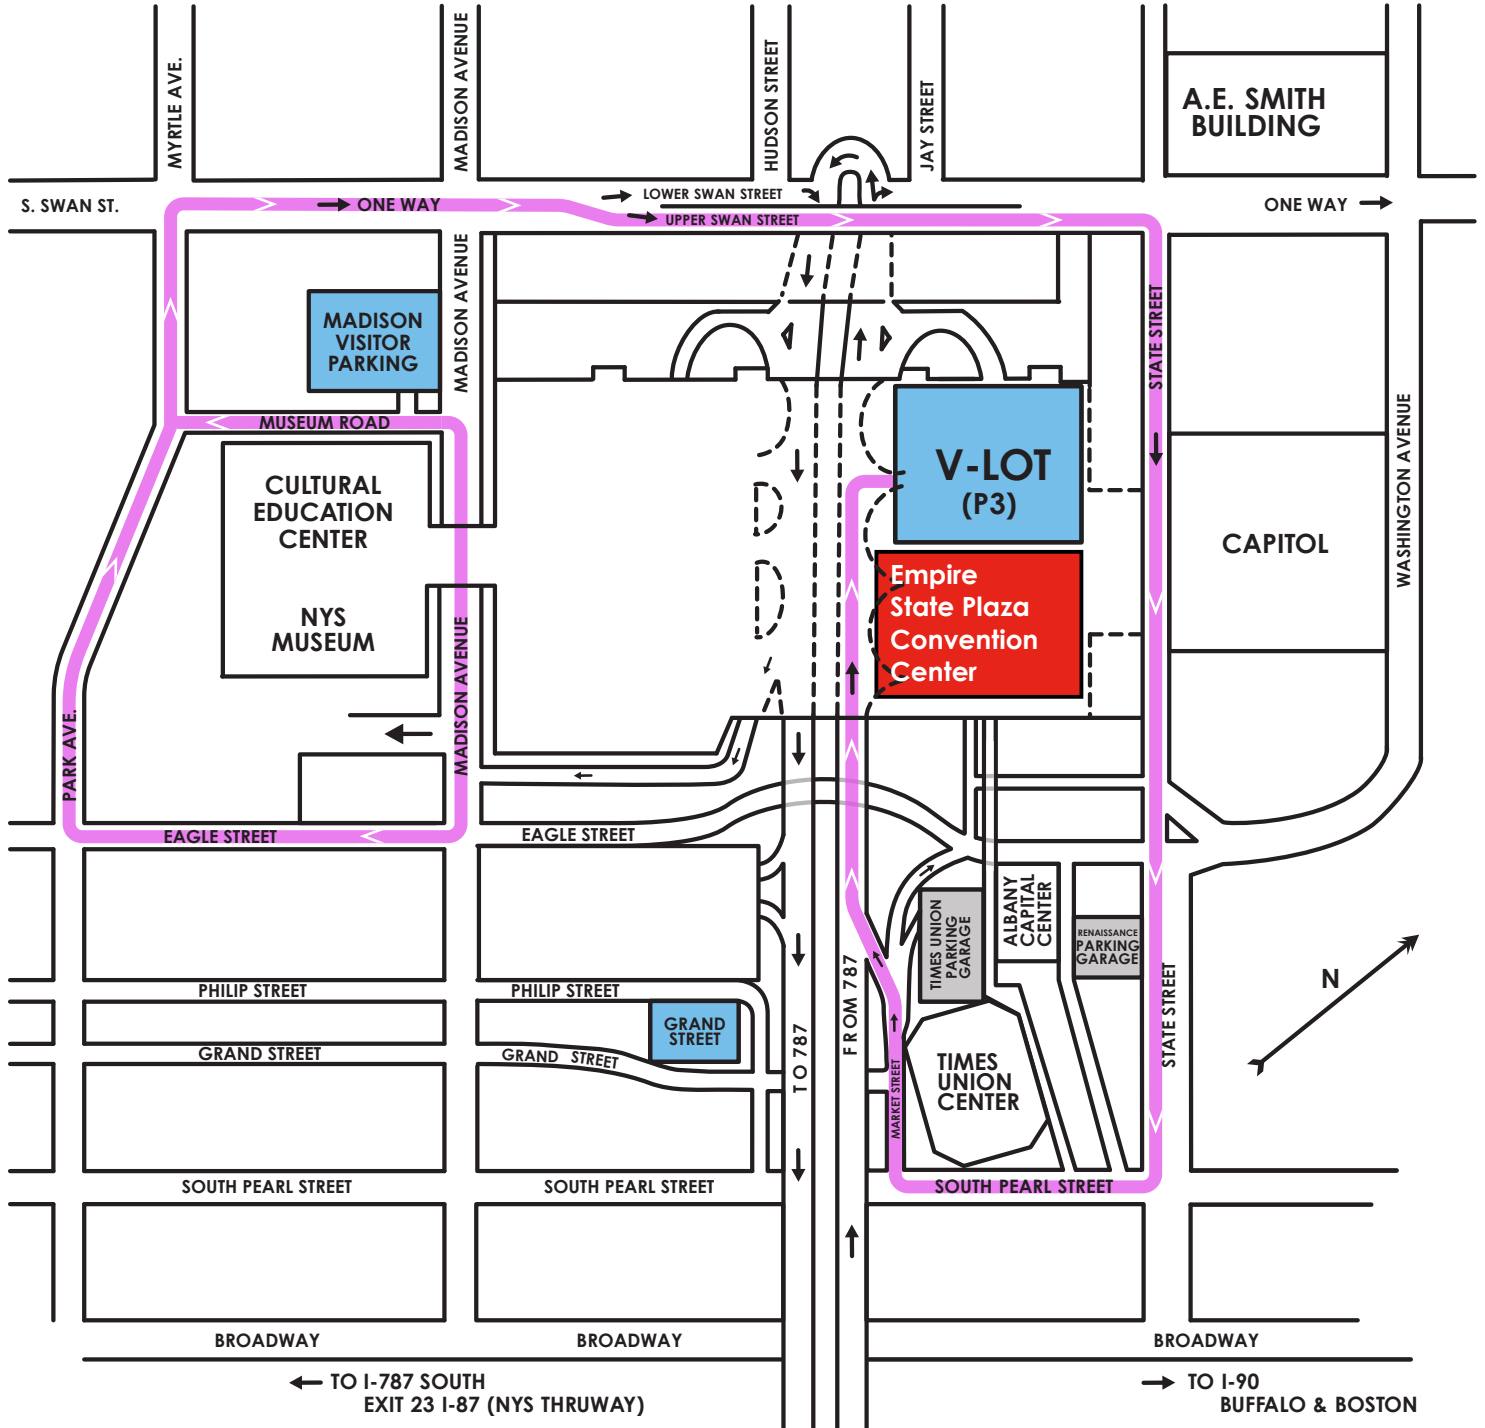

Empire State Plaza Visitor Parking

parking.management@ogs.ny.gov
518-474-8118

The Times Union and Renaissance Hotel parking garages are not OGS-managed parking facilities. Fee upon entry applies.

Office of
General Services